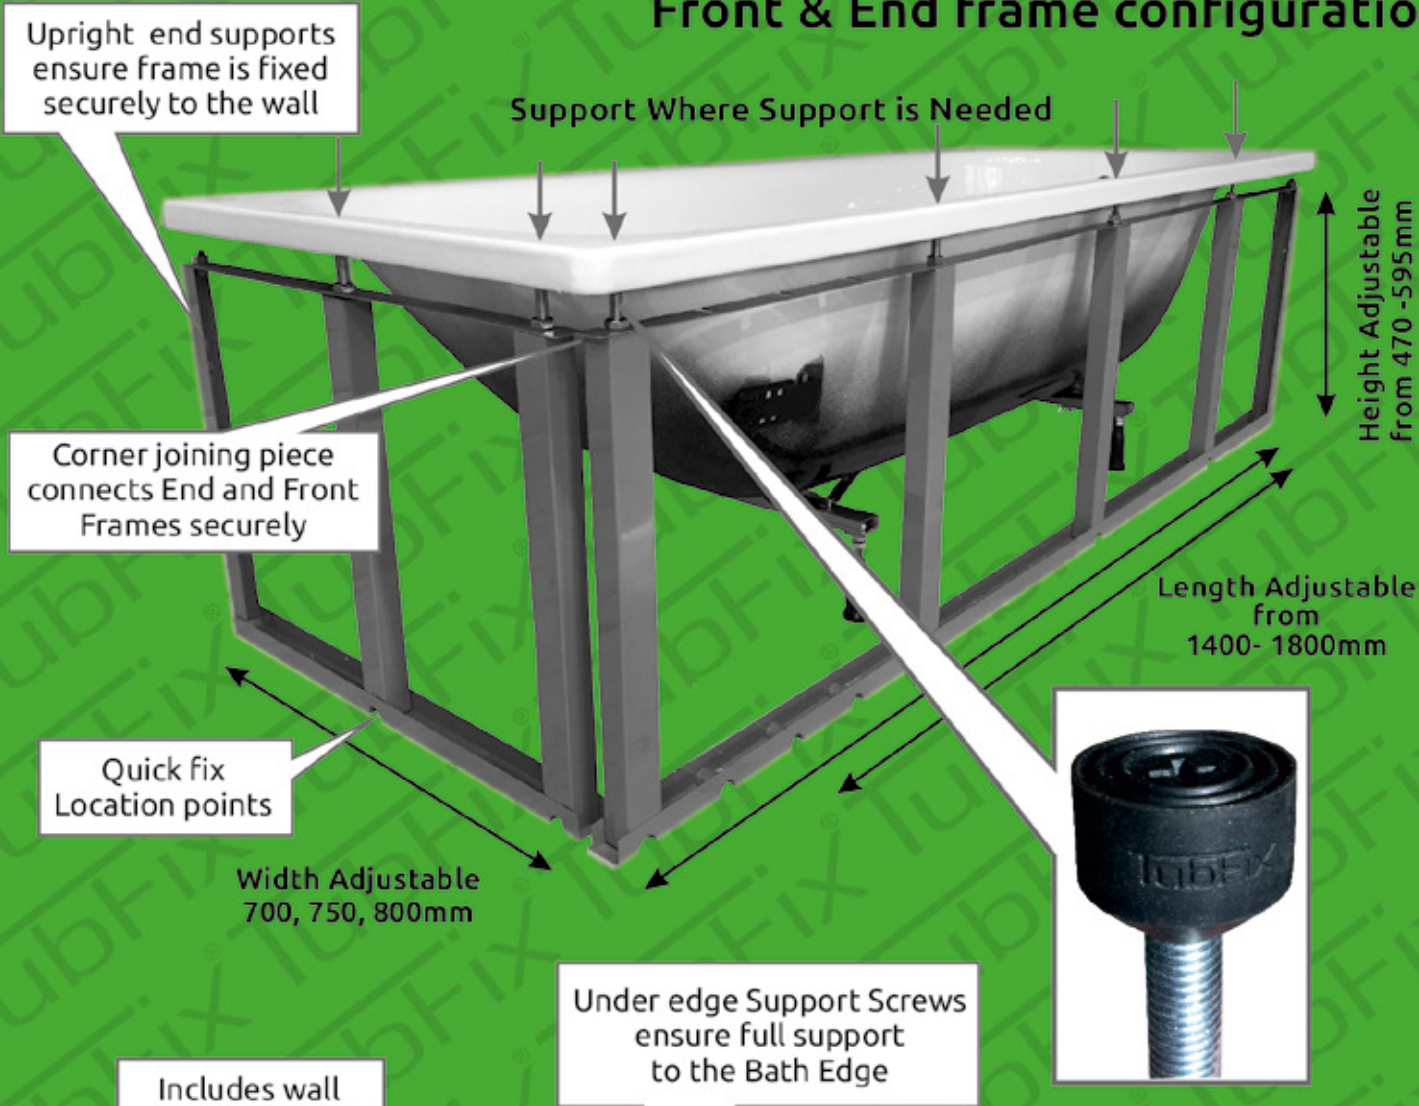

TubFix[®]

by **RAWLPLUG[®]**

Rawplug Ltd
Skibo Drive,
Thornliebank Industrial Estate,
Glasgow G46 8JR
Tel: +44 (0) 141 638 7961
www.rawplug.co.uk

Front Frame: R-TFX-1400-1800
End Frame: R-TFX-700-800

- **Fast & Efficient**
Plumbers, Carpenters, DIY just 35mins to install.
- **Strong & Secure**
Galvanised & Spray coated, guaranteed to last
- **Cost Effective**
Cheaper than labour and materials for traditional frame
- **Fully Adjustable**
Fits 1400-1800mm baths in length,
700/750/800mm in width

The modern choice for Professional Installers

RAWLPLUG[®]

Front & End frame configuration

Front frame configuration