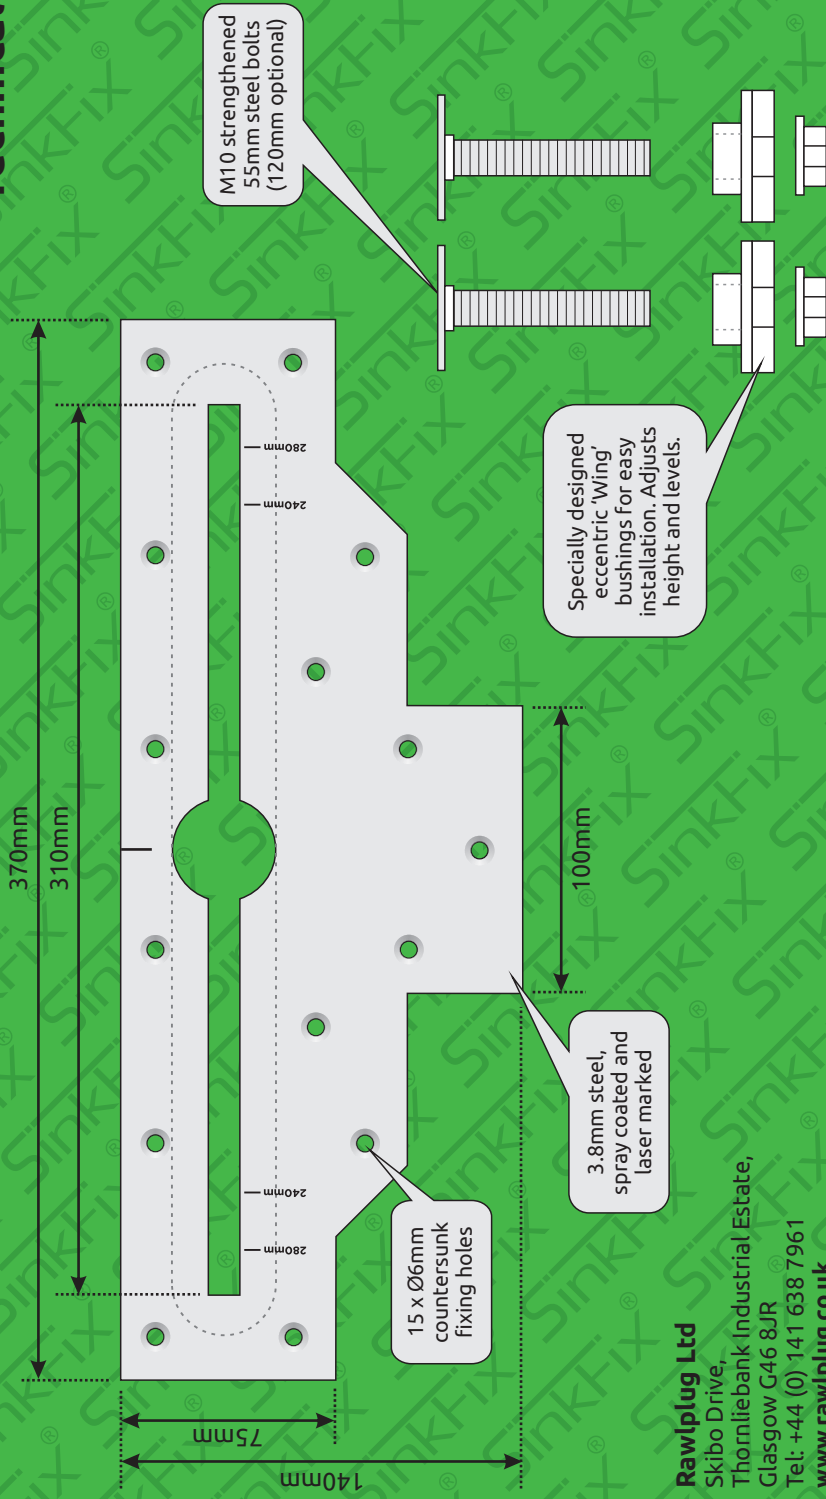

Technical

Rawlplug Ltd

Skibo Drive,
Thornliebank Industrial Estate,
Glasgow G46 8JR
Tel: +44 (0) 141 638 7961
www.rawlplug.co.uk