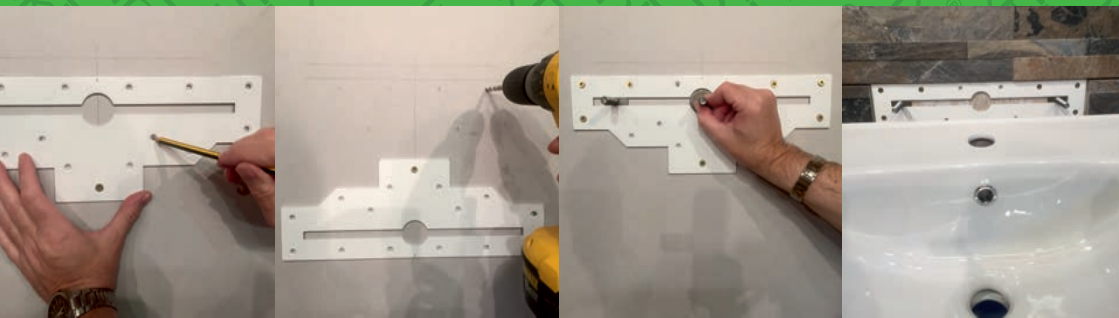

SinkFix[®]

by **RAWLPLUG[®]**

R-SFX-M10-300

- M10 fixing bolts adjust up to 300mm apart to align with the majority of wash basin fixing hole distances
- Large enough to spread the Load, small enough to be covered by even the slimmest of wash basin designs
- Vertical & horizontal levels can be fine tuned as can side to side positioning
- Excellent for plasterboard/stud walls or where the wall is of poor quality
- 15 x Ø6mm countersunk holes allow fixing choices
- Easily readjustable for future basin replacement